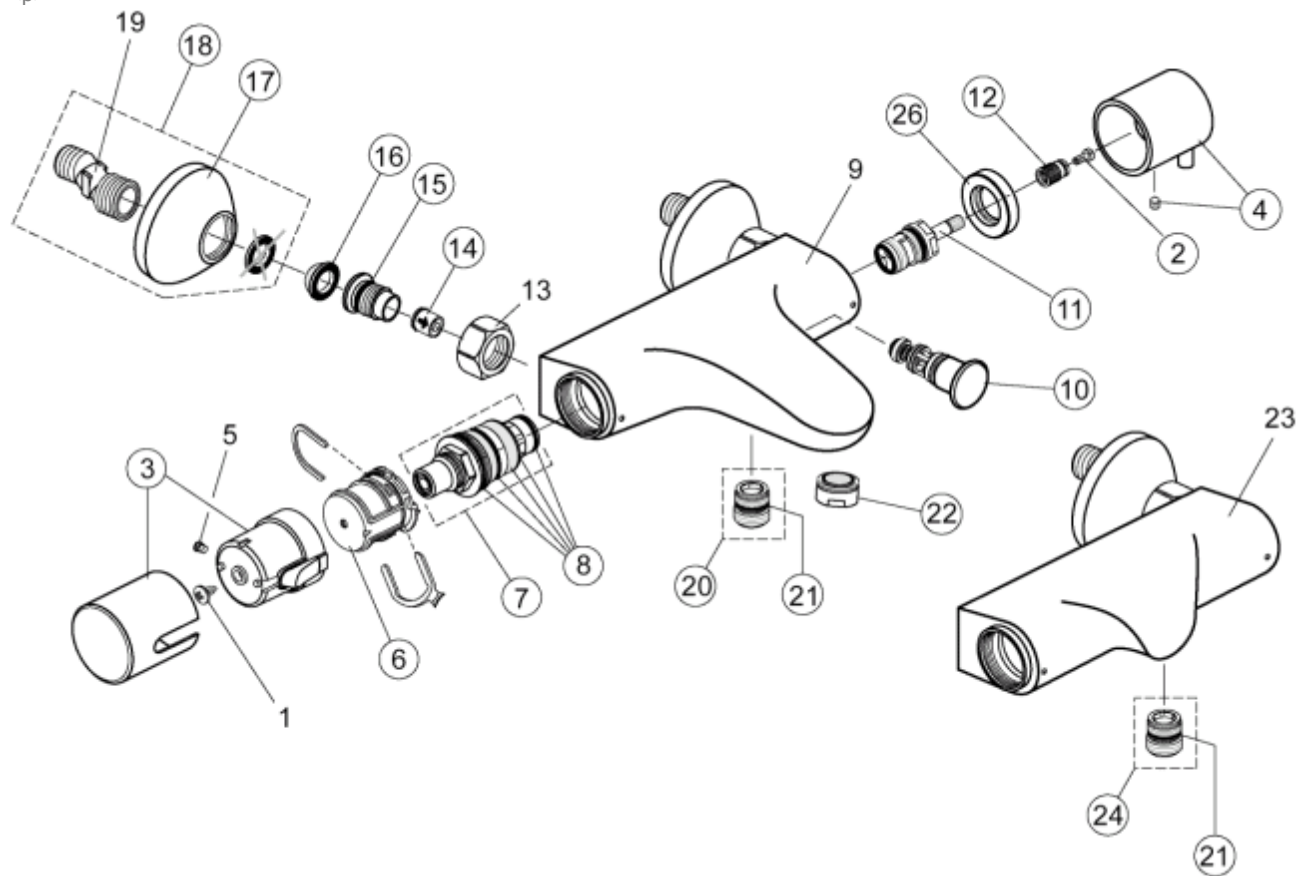

<p>

Ref.	Description
2	SCREW M4X10 WITH WASHER
3	THERMOSTAT HANDLE WITH SCREW AND CAP
4	CYLINDER HANDLE WITH ROD
6	TEMP ADJUSTMENT CARRIER AND HANDLE EXT
7	THERMOSTATIC CARTRIDGE 1/2"
8	O-RINGS AND SCREENS FOR CARTRIDGE
10	Diverter
11	CARTRIDGE 1/2"LEFT(HOT)COUNT.CLOCKW OPEN
12	Drive insert
14	NON RETURN VALVE
15	O RING
16	FIBRE WASHER FOR NON-RETURN VALVE
17	Escutcheon
18	S-connector set
20	SHOWER OUTLET NIPPLE CHROME
21	O RING
22	AERATOR M24X1-C CHROME
24	OUTLET NIPPLE 1/2"

Part No.
A960230NU
H960964AA
H960838AA
A963427NU
A962229NU
A962230NU
A960597NU
H960104NU
A960104NU
A962594NU
A961810NU
A961139NU
H960289AA
A960975NU
A960430AA
A961182NU
A961132AA
A963651AT

NB -- colour/finish options